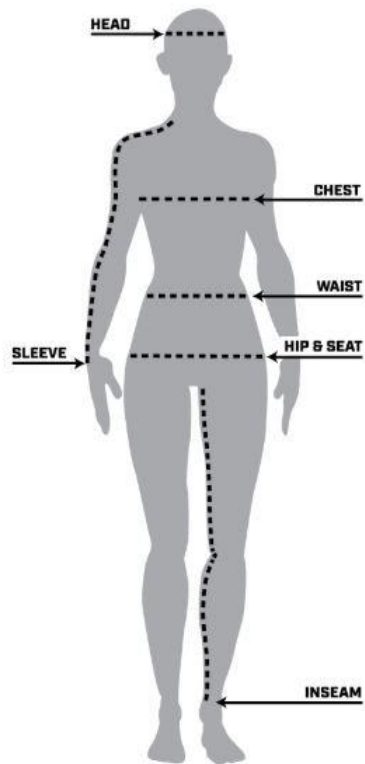

CHEST | Measure under arms around the fullest part of the chest. Be sure to keep tape level across back and comfortably loose.

WAIST | Measure around natural waist with a loose tape.

HIP & SEAT | Place the measuring tape around the body at the fullest part of the lower hip, feet together.

INSEAM | Without shoes; measure on inside of leg from groin to the floor.

MEN'S SIZING GUIDE

in inches

MEN'S TOPS

SIZE [U.S.]	SM	MD	LG	XL	2XL	3XL
CHEST	34-36	38-40	42-44	46-48	50-52	54-56
WAIST	31-33	35-37	39-41	43-45	47-49	51-53
HIP	34-36	38-40	42-44	46-48	50-52	54-56
SLEEVE	27-28	29-30	31-32	33-34	35-36	35-36
INSEAM [SHORT]	28	29	30	31	31	31
INSEAM [REGULAR]	30	31	32	33	33	33
INSEAM [TALL]	33	34	35	36	36	36

MEN'S BOTTOMS

SIZE [U.S.]	28	30	32	34	36	38
HIP	36-37	38-39	40-41	42-43	44-45	46-47
INSEAM [SHORT]	29	30	30	30	30	30
INSEAM [REGULAR]	31	31	32	32	32	32
INSEAM [TALL]	34	34	35	35	35	35

HEAD | Measure circumference of head just above top of ears, and 1 inch [2.54 cm] above eyebrows.

WAIST | Measure around natural waist with a loose tape.

HIP & SEAT | Place the measuring tape around the body at the fullest part of the lower hip, feet together.

INSEAM | Without shoes; measure on inside of leg from groin to the floor.